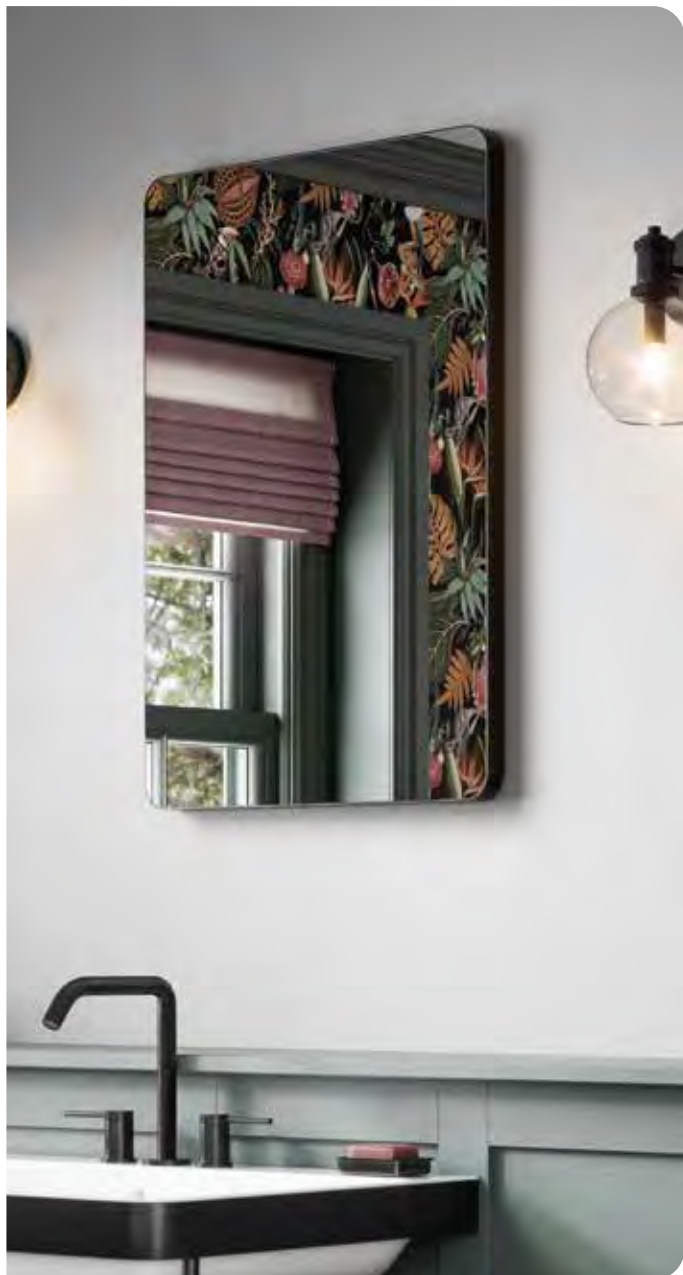

### Key features

- Colour temperature changing LED illumination
- Spectre 60 can be hung landscape or portrait
- Mirrored sides
- Heated pad
- Touch switch

**Spectre 50**  
79510000  
70 x 50 x 5cm

£415

**Spectre 60**  
79520000  
80 x 60 x 5cm

£452

**Spectre 100**  
79530000  
60 x 100 x 5cm

£536

Scan for videos and further information about our Spectre mirror range.

# SPECTRE

With its decorative mirror profile and chamfered LED lighting, Spectre is sure to create a feature in your bathroom. Touch-sensitive adjustable lighting smoothly transitions from warm to cool white light and remembers your preference, so it's always just as you like it.