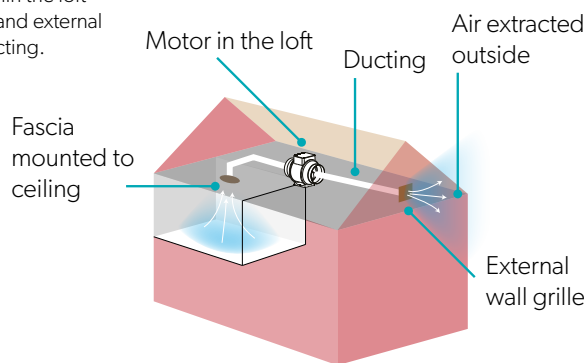

Scan for videos and further information about our **Cyclone** ceiling fans.

Scan for videos and further information about our **Turbo** ceiling fans.

CYCLONE AND TURBO

CEILING FANS

This high-powered inline fan comfortably clears condensation in a larger bathroom. **Cyclone's** slim, flushmounted grille sits discreetly in your ceiling and is quiet enough to maintain the relaxing ambience of your space.

Power meets precision in **Turbo**. A powerful electric motor effectively removes condensation to prevent damp, mould and unpleasant odours. The fan runs quietly in the background and has a built-in timer, so you can set it to run for as long as you need.

Available in a chrome or white finish with optional warm or cool white LED illumination.