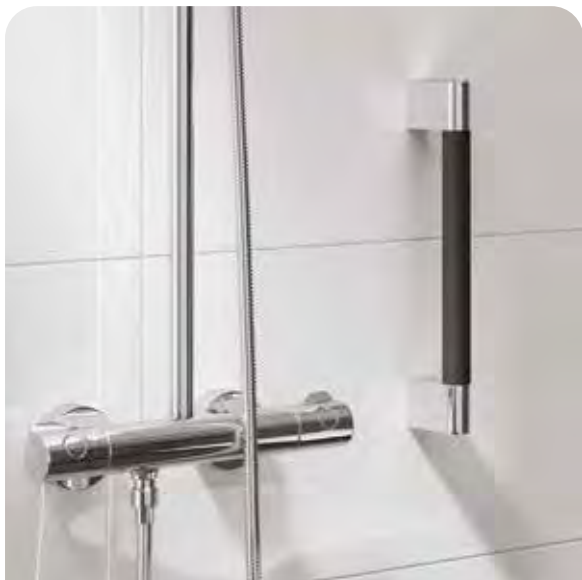

**Angled Grab Rail with Toilet Roll Holder and Shelf with Anti-Slip Mat (Left)**

PAM002  
H35cm x W73cm x D10cm (Maximum)

£357

**Angled Grab Rail with Toilet Roll Holder and Shelf with Anti-Slip Mat (Right)**

PAM003  
H35cm x W73cm x D10cm (Maximum)

£357

**Shelf with Anti-Slip Mat**

ACCACH05  
H1cm x W14cm x D10cm

£63

### Shelf with Anti-Slip Mat

Sometimes the smaller accessories can make a big difference to the bathroom. This stunning multipurpose shelf with integrated anti-slip mat is designed to offer a convenient and practical solution with a premium finish.

## ANGLED GRAB RAILS with Toilet Roll Holder and Shelf with Anti-Slip Mat

**Grab Bar with Grip** £193  
ACCACH02  
H3cm x W32cm x D7cm

**Atto Grab Bar** £153  
ACATBK05 - Black  
H3cm x W30cm x D6cm

**Atto Grab Bar** £140  
ACATCH05 - Chrome  
H3cm x W30cm x D6cm