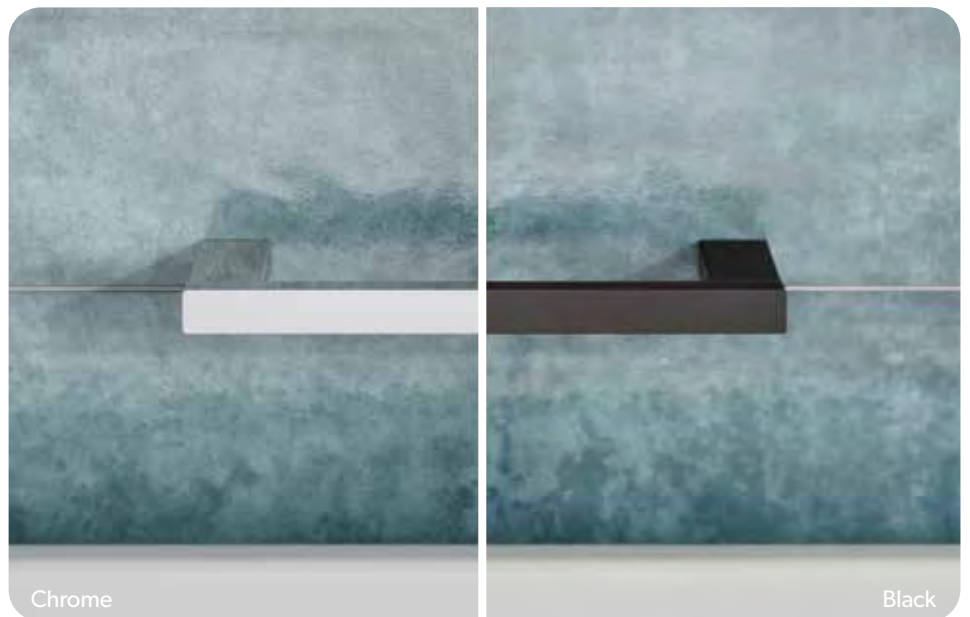

Grab Bar

Safety shouldn't mean compromising on style. Geometric design and a choice of polished chrome or contemporary black make this secure-fix grab bar the ideal choice for any bathroom.