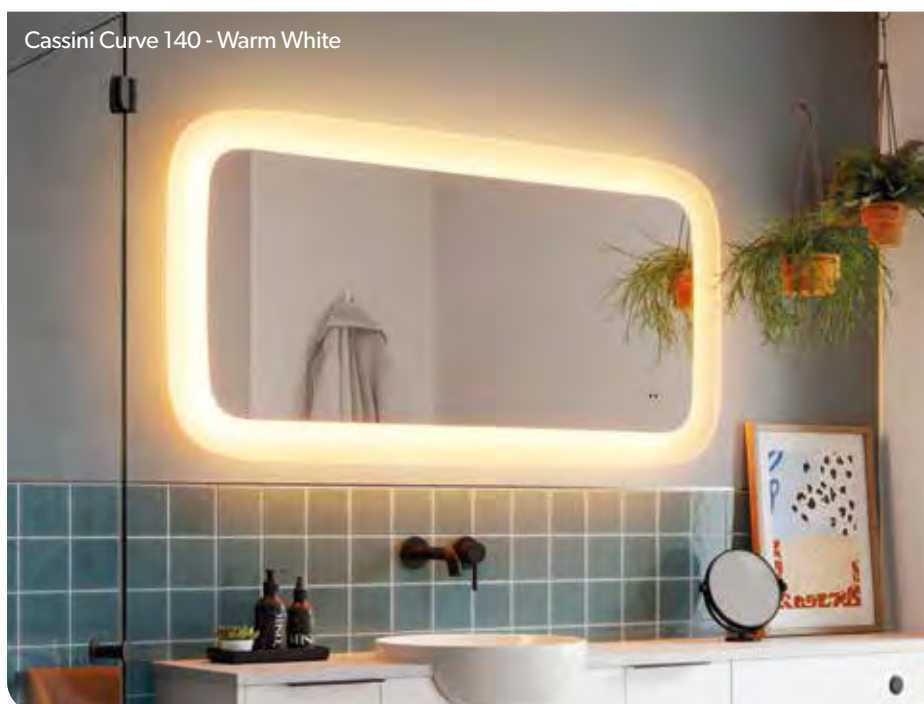

Cassini Round 80 - Cool White

Cassini Round 80

79590200
Ø80 x 3.7cm

£499

Scan for videos and further information about our Cassini mirror range.