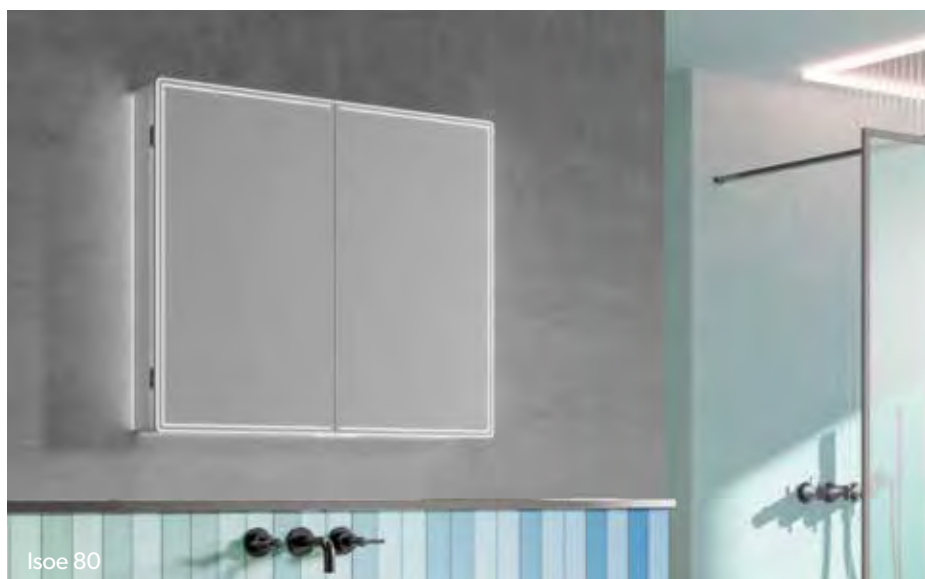

Isoe 60

£920

£1050

£1121