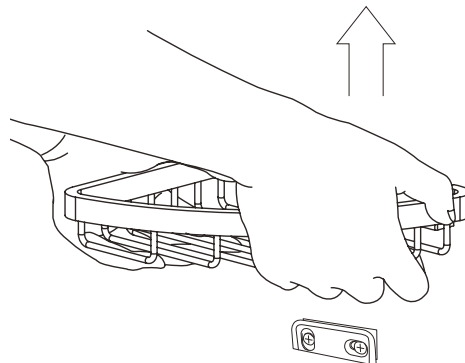

Easy Lift Shower Baskets

A style all-rounder, Easy Lift is just as at home in an industrial interior as it is a timeless traditional setting. The specially designed secure fixing allows these baskets to be easily removed and reattached, for a comprehensive clean in moments. Available in classic chrome or matt black.

Available in: ● Chrome ● Black

EASY LIFT