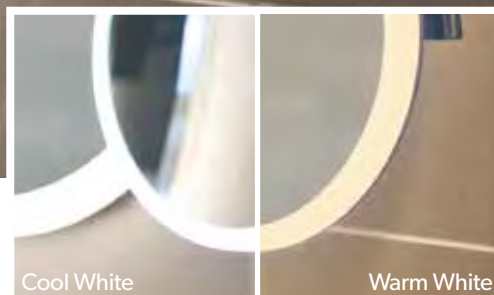

Cirque

Key features

Cirque

Colour temperature changing LED illumination

5x magnification

Touch switch

Libra

LED illumination

3x magnification

Illuminates when you pull it towards you and turns off when you fold it away

Cirque
21700
Ø20cm - Maximum Extension 23cm

£357

Libra
21400
Ø20cm - Maximum Extension 22cm

£302

Scan for videos and further information about our Magnifying Mirror range.

CIRQUE AND LIBRA

LED MAGNIFYING MIRRORS

Cirque features clean defined lines, 5x magnification and innovative soft-glow LED illumination. The light is activated by a touch switch that, when held down, cycles through a spectrum of cool and warm white hues.

The **Libra** mirror has 3x magnification, illuminates when you pull it towards you and turns off when you fold it away.