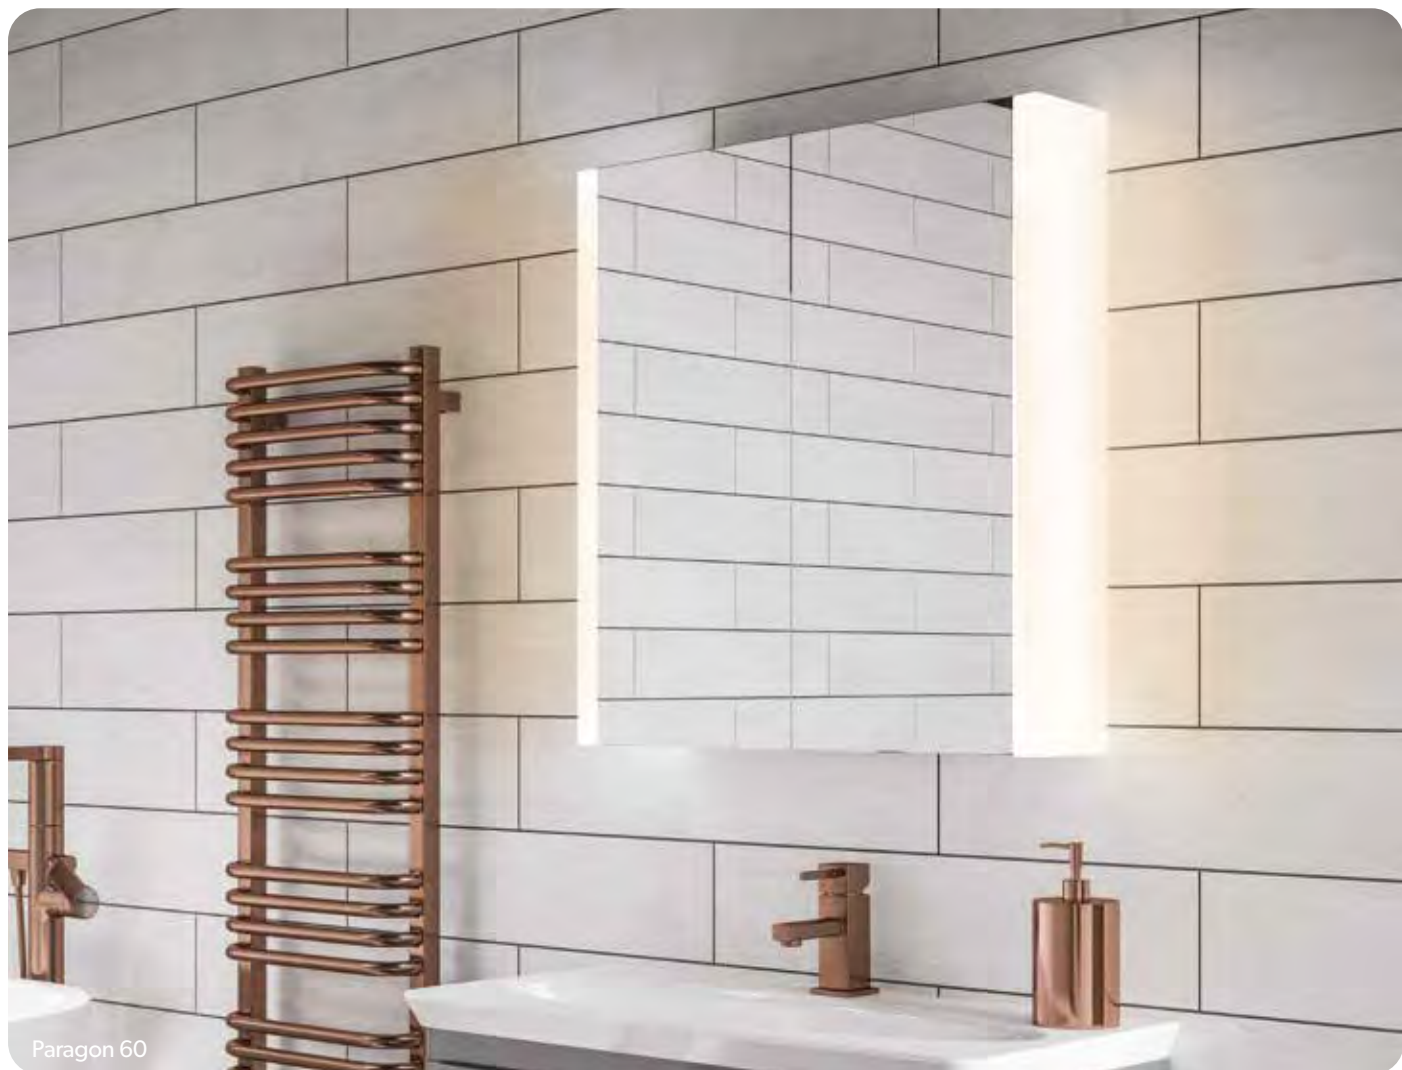

Key features

- Colour temperature changing LED illumination
- Heated pad in the mirrored door(s)
- 2 pin integrated charging socket(s)
- Double-sided mirrored door(s)
- Mirrored back panel
- Soft-close hinges
- Touch free operation*

£778

£871

£978