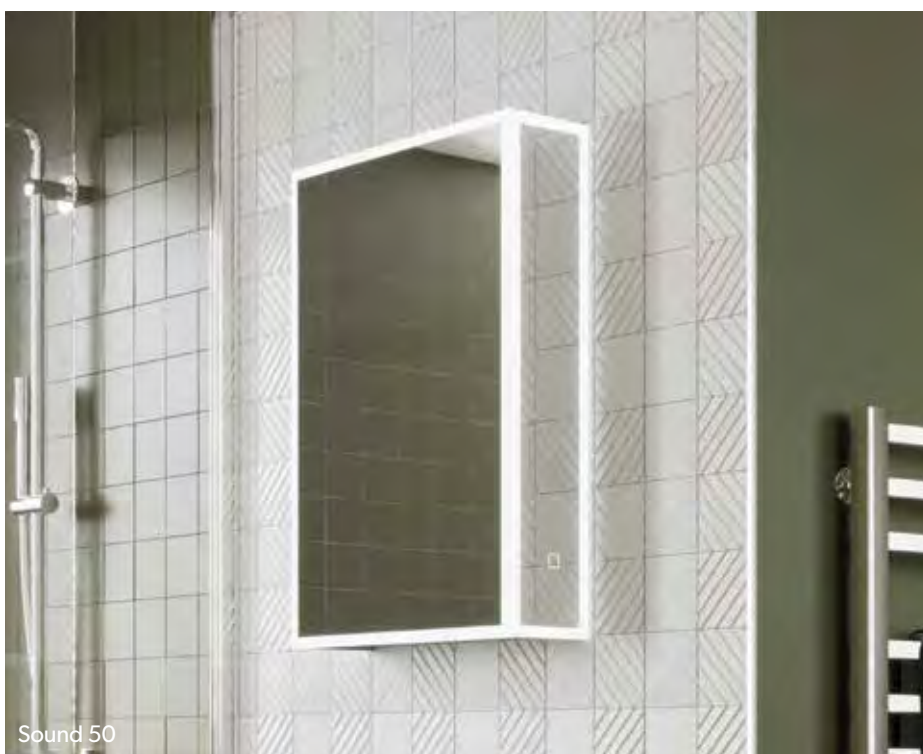

## SOUND

Bluetooth® connectivity brings music to your bathroom

One for the entertainment lovers, the music fans and podcast enthusiasts, **Sound** allows you to listen to your favourite audio with ease, thanks to integrated speakers and Bluetooth® connectivity. Simple to operate using a touch switch, with a heated pad to reduce condensation, **Sound's** LED illumination and mirrored sides create a clean, minimalist aesthetic to complement every bathroom.

Time to sit back, relax and enjoy the best entertainment in your bathroom using **Sound**.

Bluetooth® connectivity

### Key features

- Bluetooth® connectivity<sup>B</sup>
- Integrated speakers
- Cool white LED illumination
- Heated pad in the mirrored door(s) to reduce condensation
- 2 pin integrated charging socket
- USB charging sockets
- Central divide on Sound 60 and 80 for more effective storage
- Adjustable glass shelving
- Soft-close hinges
- Mirrored sides
- Touch switch

<sup>B</sup>Only compatible smart phones and Bluetooth® devices

Sound 50

**Sound 50**  
54800  
50cm x 70cm x 14cm

**£907**

**Sound 60**  
54900  
60cm x 70cm x 14cm

**£1014**

Integrated speakers and 2 pin integrated charging socket