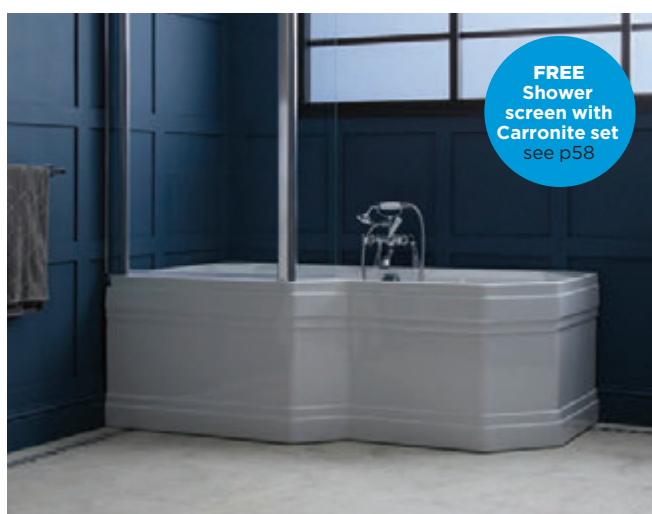

Sizes & Prices.

Length x Width x Height	Carronite Code
1700 x 750-900 x 540mm	
Left Hand	£1,611.60 02538
Right Hand	£1,611.60 02539
Set (bath, front panel, screen)	£2703.60
Carronite Promotion Set (Carronite Bath, Carronite Panel & Free Screen)	
	£2250.00

Left hand bath shown.