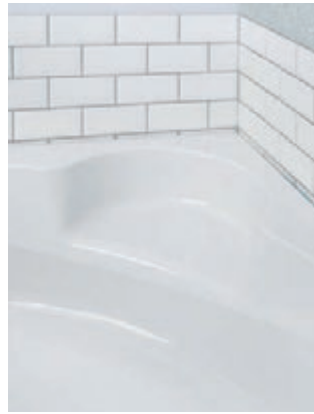

### Sizes & Prices.

Length x Width x Height	5mm Code	Carronite Code
1550 x 950 x 540mm		
Left Hand	£964.80 02232	£1,305.60 02233
Right Hand	£964.80 02234	£1,305.60 02235

Left hand bath shown.