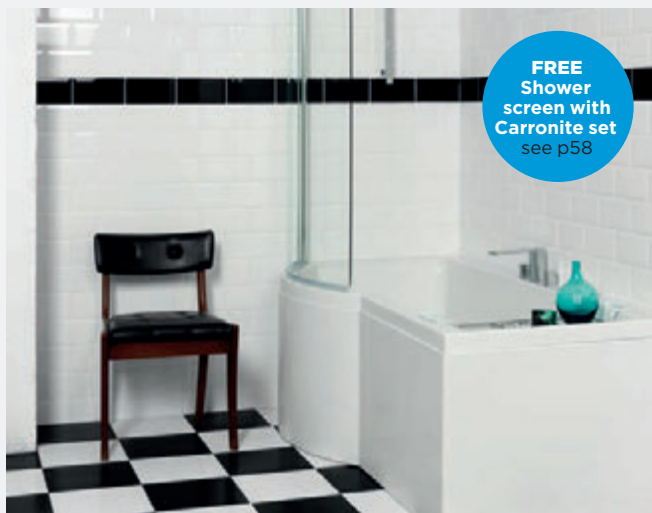

Urban Showerbath

P-shaped showerbath with the same bold, Urban design features.

Features.

SB	Showerbath	
C	Carronite™ available	see p8
P	Panel available	see p92
SS	Shower Screen available	see p92
W	Whirlpool Systems available	see p12

Sizes & Prices.

Length x Width x Height	5mm Code	Carronite Code
1700 x 750-900 x 540mm		
Left Hand	£924.00 02369	£1,456.80 02370
Right Hand	£924.00 02371	£1,456.80 02372
Set 1 (bath, front panel, screen)	£1604.40	£2317.20
Carronite Promotion Set 1 (Carronite Bath, Carronite Panel & Free Screen)		£1940.40
Set 2 (bath, front panel, wrap round screen)	£2382.00	£3094.80
Carronite Promotion Set 2 (Carronite Bath, Carronite Panel & Free wrap round Screen)		£1940.40

Left hand bath shown.