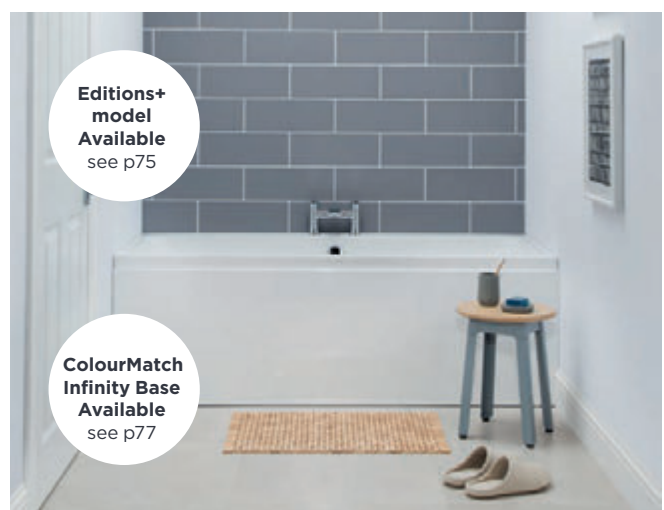

Profile

RANGE

A minimalist design with super-fine rim. Available in single and double end options. This range also includes a statement showerbath featuring the same subtle, rim detail.

- Thin rim design
- Custom shower screen option
- Extensive range of sizes available
- Range of complementary bath panels, including L-Shaped panels

Profile DE

Slimline, double ended bath with generous back tap ledge.

Features.

RB	Rectangular Bath	
DE	Double End	
C	Carronite™ available	see p8
P	Panel available	see p90
SS	Shower Screen available	see p94

Sizes & Prices.

Length x Width x Height	5mm Code	Carronite Code
1600 x 700 x 515mm	£481.20 02199	£820.80 02200
1600 x 800 x 540mm	£601.20 02589	£958.80 02590
1650 x 700 x 515mm	£481.20 02521	£820.80 02522
1700 x 700 x 515mm	£481.20 02191	£820.80 02192
1700 x 750 x 540mm	£601.20 02195	£958.80 02196
1750 x 750 x 540mm	£616.80 02593	£985.20 02594
1800 x 700 x 540mm	£628.80 02573	£1,010.40 02574

**Editions+
model
Available**
see p75

**ColourMatch
Infinity Base
Available**
see p77