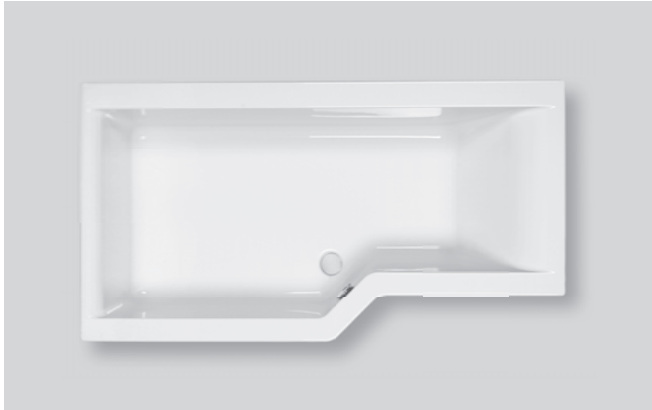

Left hand bath shown.

Sizes & Prices.

Length x Width x Height	5mm Code	Carronite Code
1575 x 700-850 x 540mm		
Left Hand	£896.40 02427	£1,423.20 02428
Right Hand	£896.40 02429	£1,423.20 02430
1675 x 700-850 x 540mm		
Left Hand	£896.40 02525	£1,423.20 02526
Right Hand	£896.40 02527	£1,423.20 02528
Set (bath, front panel, screen)	£1600.80	£2307.60
Carronite Promotion Set		
(Carronite Bath, Carronite Panel & Free Screen)		£1906.80