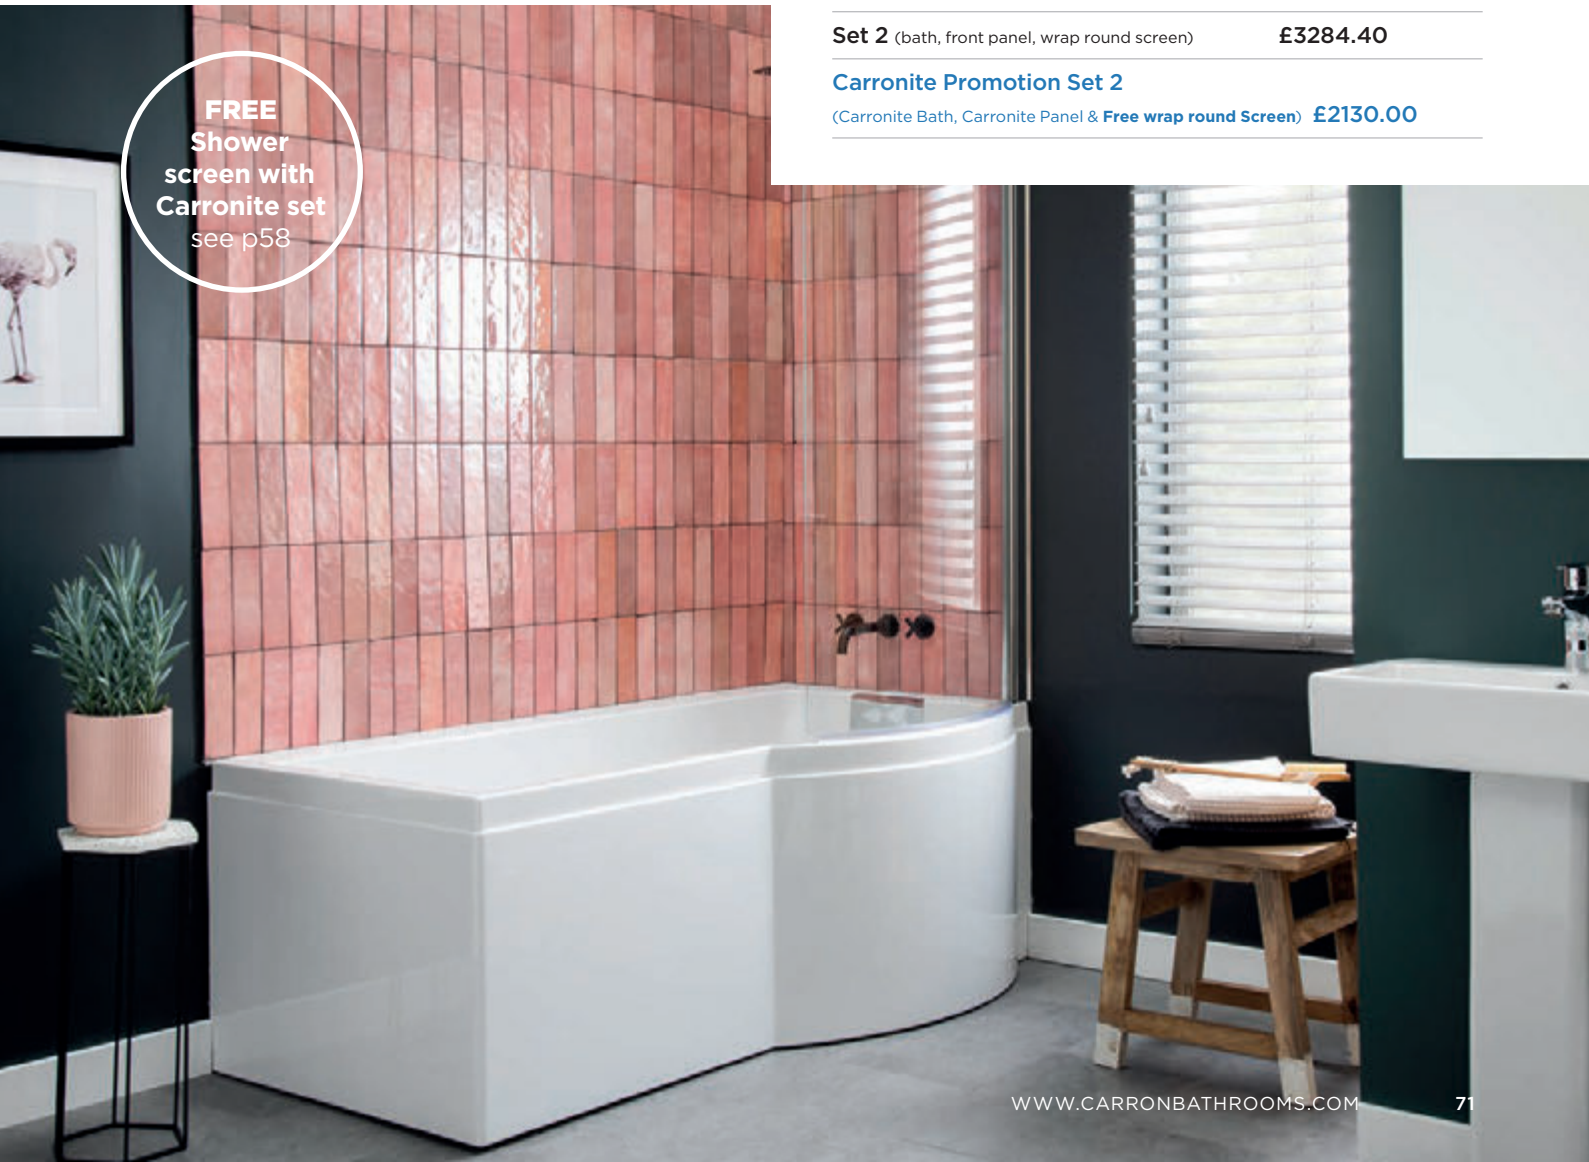

Sizes & Prices.

Length x Width x Height	Carronite Code
1700 x 750-900 x 540mm	
Left Hand	£1,646.40 02412
Right Hand	£1,646.40 02413
Set 1 (bath, front panel, screen)	£2506.80
Carronite Promotion Set 1 (Carronite Bath, Carronite Panel & Free Screen)	£2130.00
Set 2 (bath, front panel, wrap round screen)	£3284.40
Carronite Promotion Set 2 (Carronite Bath, Carronite Panel & Free wrap round Screen)	£2130.00

FREE
Shower
screen with
Carronite set
see p58