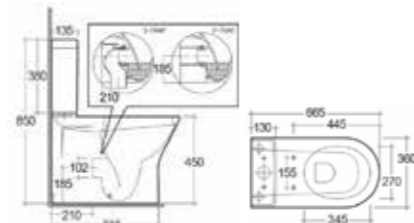

Comfort Height Close to Wall WC