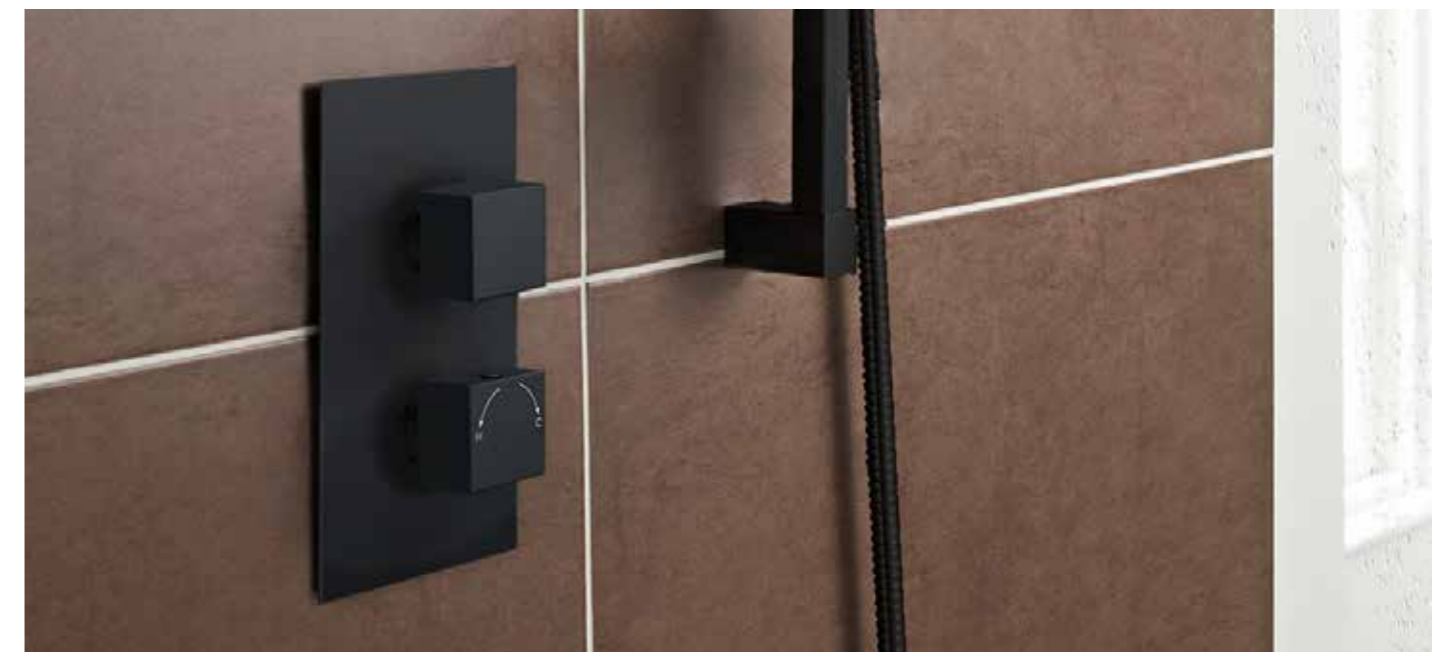

Diverter Valves

- Use the top valve to select which shower accessory to use (e.g. a drench head or slide rail handset), and the bottom valve to control the water temperature.