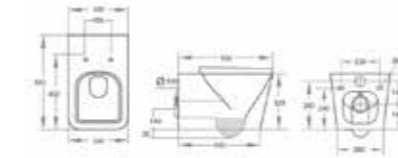

Wall Hung WC