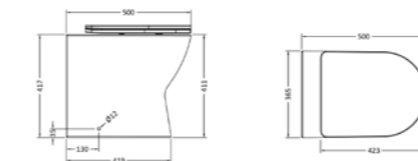

Back to Wall WC