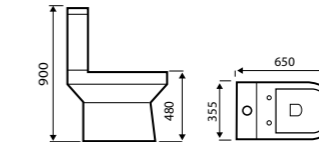

Comfort Height WC