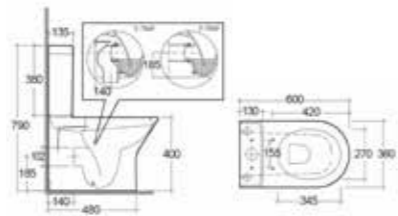

Close to Wall WC

Back to Wall WC

Pedestal Basin

450/500/550mm Basins

Semi Recess Basin

Aquarius

Close Coupled WC

Close to Wall WC