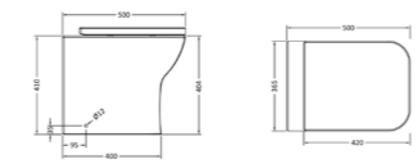

Back to Wall WC