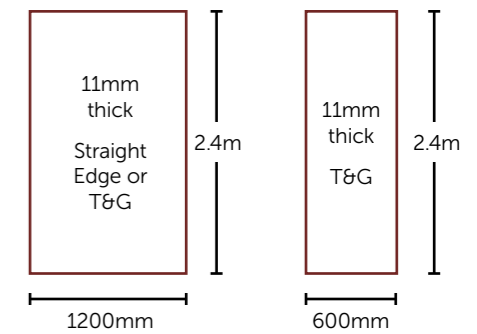

10mm TRIMS

Chrome ABS

Black ABS

White ABS

Chrome Aluminium

PERFORM WALL PANELS

- A stunning range of hues and patterns with a variety of inspirations - from subtle shimmers to bold marbling to stylish wood effect textures, there's a Perform Panel for every bathroom.
- 11mm thick plywood panels, in a choice of Straight Edge or Nu-Lock Tongue & Groove.
- Available in 600mm Tongue & Groove as standard where specified (all other finishes available 600mm wide to order)

Additional options available by order:
All finishes available 600mm wide & full range from Perform Panel available to order

Origins Collection