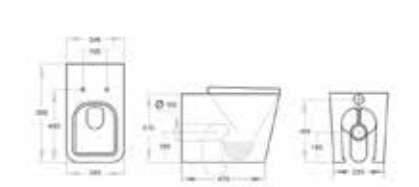

Back to Wall WC