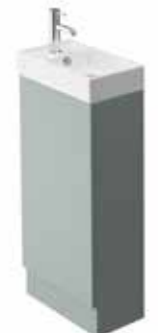

400mm Floor Standing 1 Door Cloak Unit with Reversible Ceramic Basin (push to open, no handle required)
400w x 840h x 220d
29228-29038

£346