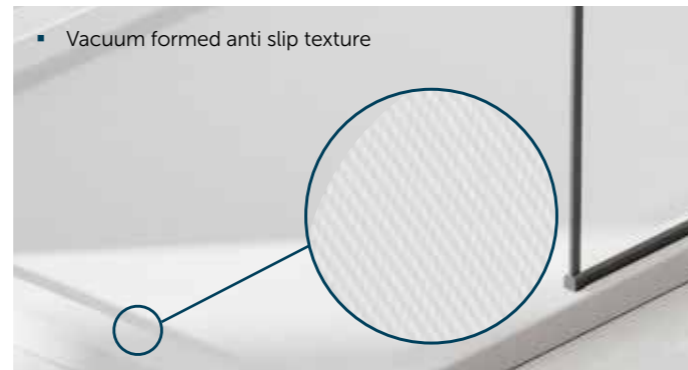

Quadrant

800mm KRQ0808	£184
900mm KRQ0909	£196
1000mm KRQ1010	£251

- Waste in rear outside corner of offset quadrant trays. Tray dimensions available see page 210.

ANTI SLIP SHOWER TRAYS

- Stone resin construction with vacuum formed ABS anti slip texture for your safety and comfort.
- Slimline 45mm height, with optional easy plumb kits.
- A choice of wastes (sold separately) are available - see page 113.