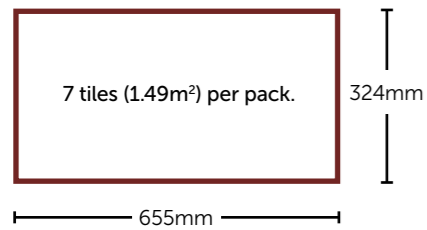

KLICKFLOOR

FLOORING RANGE

Premium Plus Tiles

- Premium Plus tiles feature an exquisite range of subtle stone effect finishes.
- Starstone tiles include suspended silver granules for a stunning contemporary feel - the subtle sparkle adds an elegant touch to your room.

Polished Concrete
POC46244 £128 (€85.91m²)