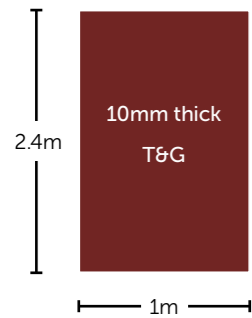

Grey Aleppo Oak
GAO24938 £167 (€83.92m²)

Kermes Oak
KEO24235 £167 (€83.92m²)

Brown Suber Oak
BSO22949 £167 (€83.92m²)

WETWALL PVC PANELS

- Sleek and stylish PVC panels
- 10mm thick
- Tongue & Groove
- Quick and easy to install