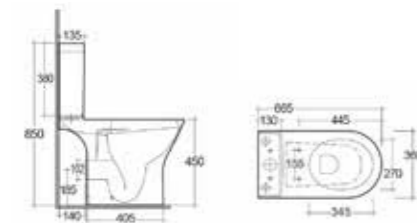

Back to Wall WC

Comfort Height Close Coupled WC

Comfort Height Close to Wall WC

Comfort Height Back to Wall WC

Wall Hung WC

Taurus

Close Coupled WC

Close to Wall WC