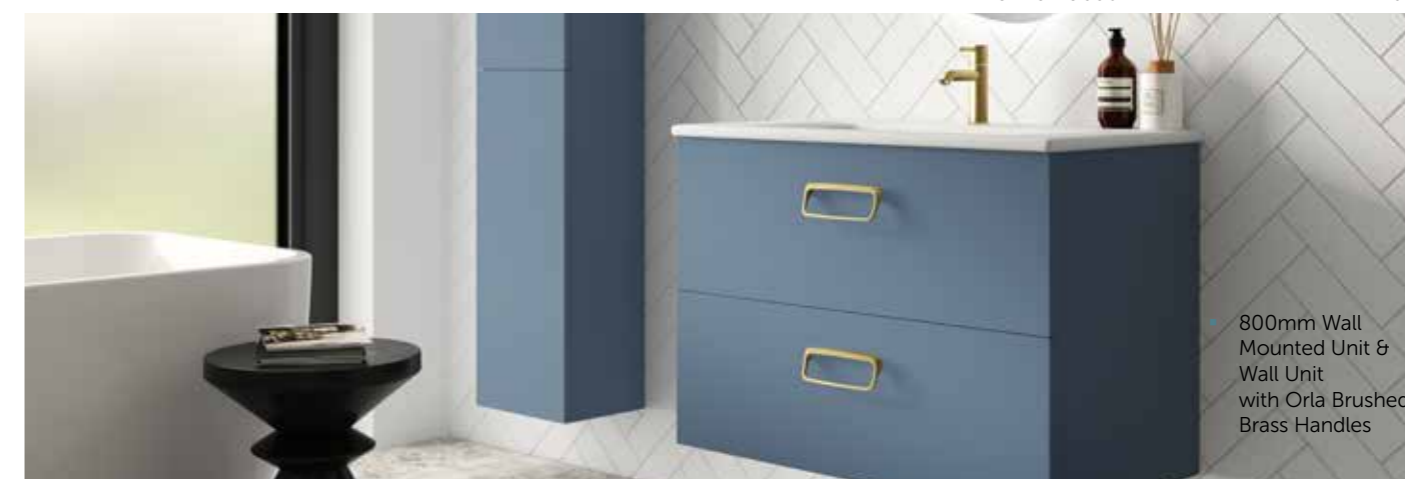

800mm Wall Mounted Unit & Wall Unit with Orla Brushed Brass Handles

Soft Black

1500mm 2 Door Reversible Column Unit (push to open, no handle required)
300w x 1500h x 235d
29222

£432

Matt Black Basin Available