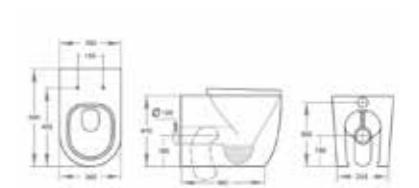

Back to Wall WC

Genoa Round

Close to Wall WC

Comfort Height WC

Back to Wall WC

Wall Hung WC

Genoa Square

Close Coupled WC