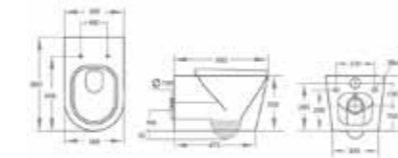

Back to Wall WC

Genoa Round

Close to Wall WC

Comfort Height WC

Back to Wall WC

Wall Hung WC

Genoa Square

Close Coupled WC