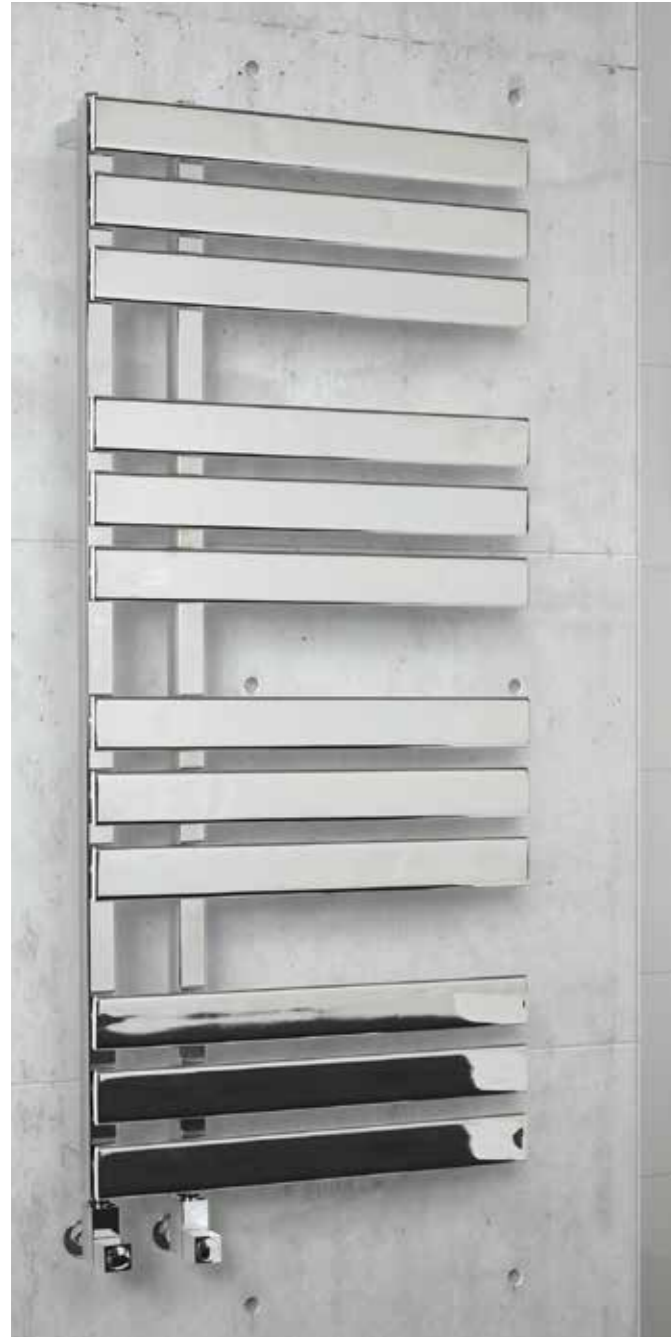

DESIGNER

HEATED TOWEL RAILS

OREGON *Chrome*