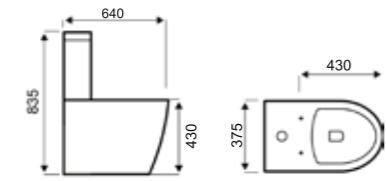

Opus

Close Coupled WC

Back to Wall WC

Basin with Pedestal

Close to Wall WC

Comfort Height WC

Kameo

Close Coupled WC