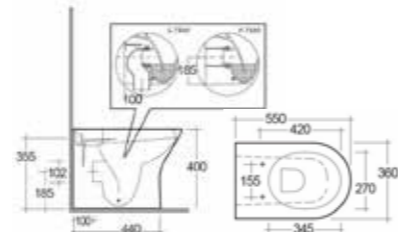

Close to Wall WC

Back to Wall WC

Pedestal Basin

450/500/550mm Basins

Semi Recess Basin

Aquarius

Close Coupled WC

Close to Wall WC