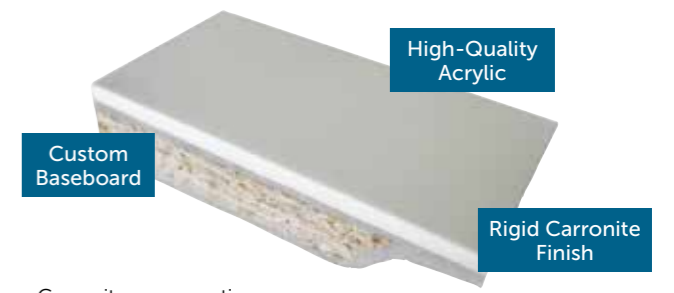

▪ Urban Shower Bath, available to order

▪ Carronite cross section