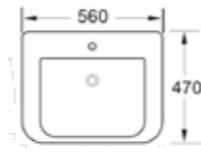

Close to Wall WC

Back to Wall WC

Pedestal Basin

450/500/550mm Basins

Semi Recess Basin

Aquarius

Close Coupled WC

Close to Wall WC