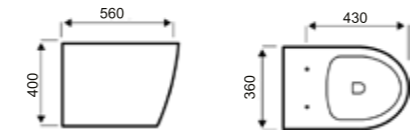

Back to Wall WC