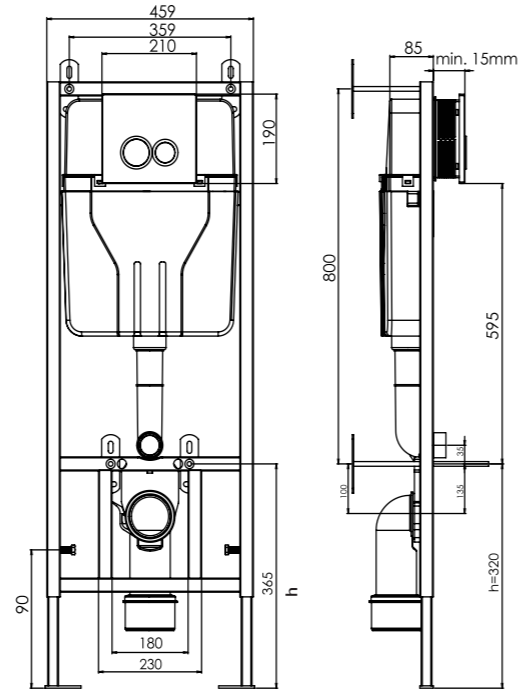

Close to Wall WC

Back to Wall WC

Wall Hung WC

WALL FRAMES

TECHNICAL INFORMATION

OC100WF

OC85WF

OC140WF