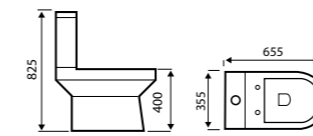

SANITARYWARE

TECHNICAL INFORMATION

Style

Close Coupled WC