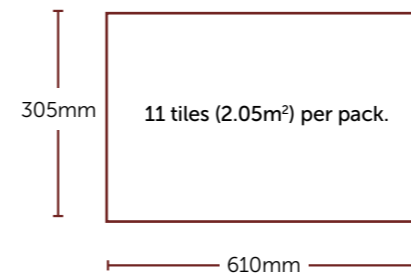

▪ Plockton Mosaic