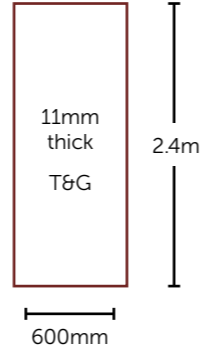

Denver White Straight Herringbone
(30x10cm tiles, High Gloss surface)
FIB3091-M75 £239