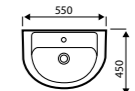

Semi-Recess Basin