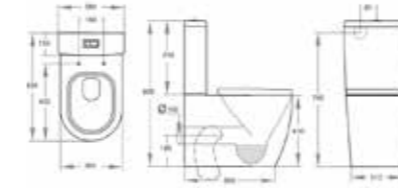

Genoa Round

Close to Wall WC