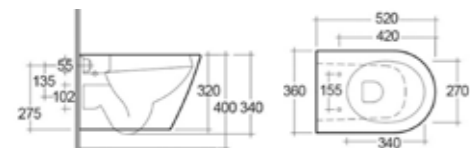

Back to Wall WC

Comfort Height Close Coupled WC

Comfort Height Close to Wall WC

Comfort Height Back to Wall WC

Wall Hung WC

Taurus

Close Coupled WC

Close to Wall WC