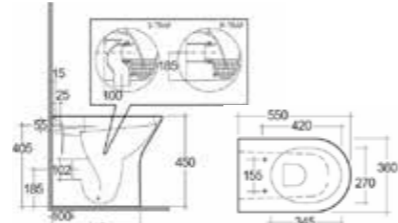

Comfort Height Back to Wall WC