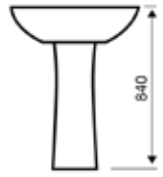

Pedestal Basin