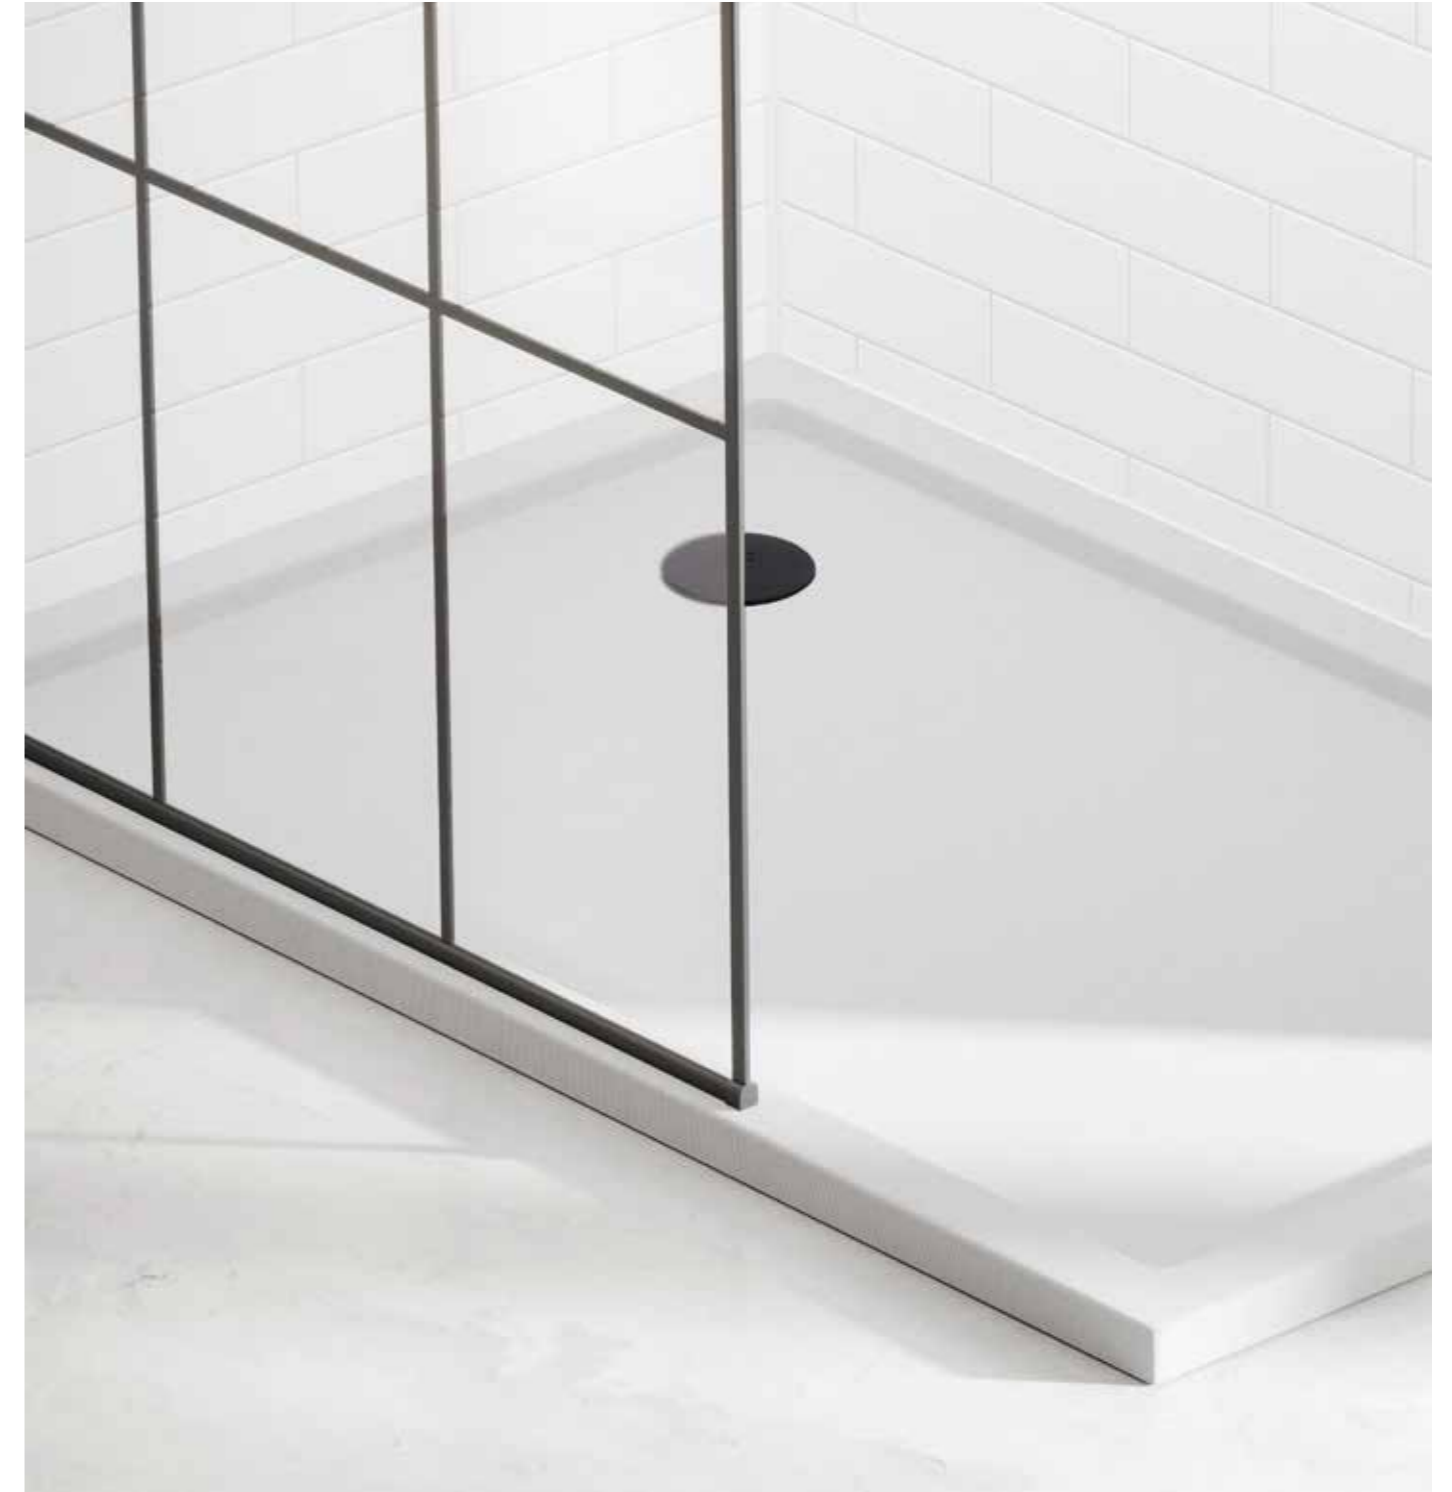

ANTI SLIP SHOWER TRAYS

- Stone resin construction with vacuum formed ABS anti slip texture for your safety and comfort.
- Slimline 45mm height, with optional easy plumb kits.
- A choice of wastes (sold separately) are available - see page 113.

Rectangular

700mm Wide		760mm Wide		800mm Wide		900mm Wide	
1000 x 700mm ASP1070	£257	1200 x 760mm ASP1276	£285	1000 x 800mm ASP1080	£274	1200 x 900mm ASP1290	£299
1200 x 700mm ASP1270	£278	1700 x 760mm ASP1776	£448	1200 x 800mm ASP1280	£290	1700 x 900mm ASP1790	£484
1400 x 700mm ASP1470	£394			1400 x 800mm ASP1480	£400		
1500 x 700mm ASP1570	£406			1500 x 800mm ASP1580	£414		
1600 x 700mm ASP1670	£426			1600 x 800mm ASP1680	£435		
1700 x 700mm ASP1770	£448			1700 x 800mm ASP1780	£460		

Easy Plumb Kits

Quadrant Tray ASEP198000	£108
Rectangle (up to 1200mm) ASEP196000	£68
Large Rectangle (1400 to 1700mm) ASEP197000	£98

Quadrant

900mm ASP9090Q	£231

- Tray dimensions available see page 211.

Wastes

90mm Fast Flow Waste (Chrome) CTW001	Premium 90mm Fast Flow Waste (Chrome Brass) CP132	90mm Fast Flow Waste (Black) FFW90-BLACK	90mm Fast Flow Waste (Brushed Brass) FFW90-BRASS
£18	£57	£39	£43