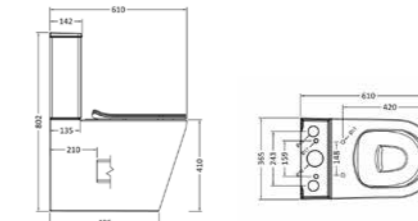

Close to Wall WC