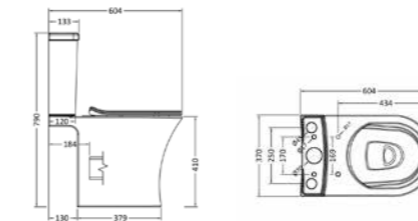

Close Coupled WC