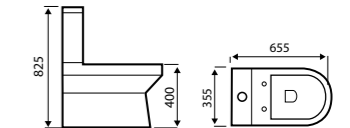

Close-to-Wall WC