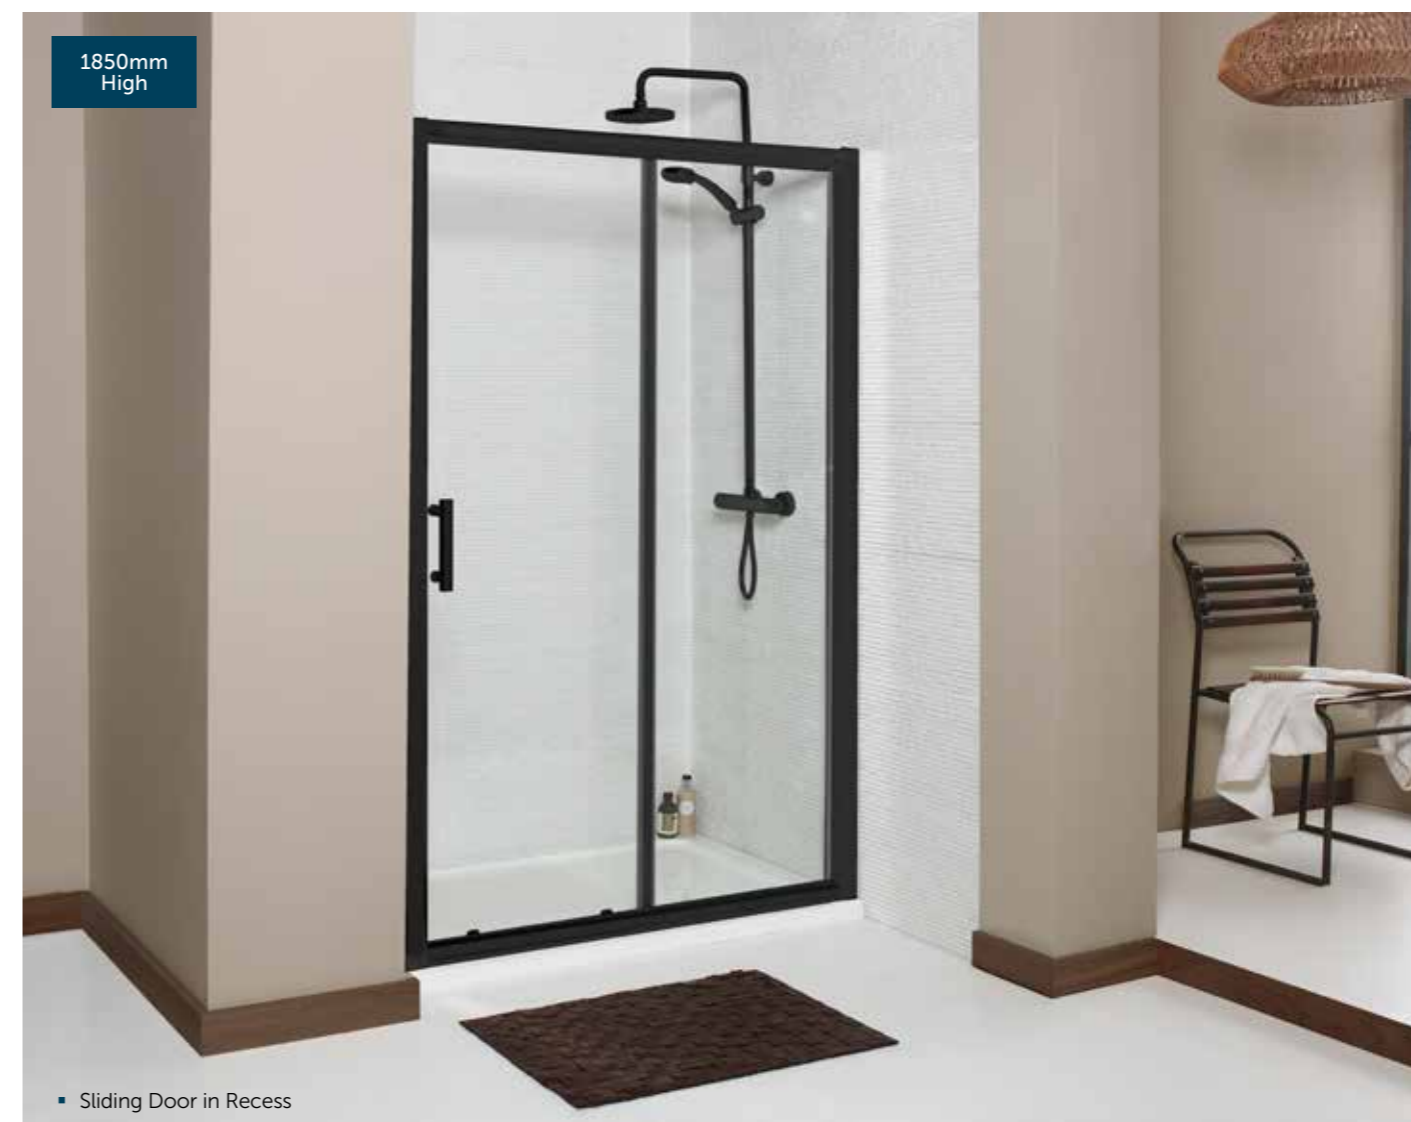

Matt Black

Sliding Door in Recess

Sliding Doors

	Adjustment	Aperture	
1000mm NER1000SD	950-990mm	400mm	£440
1200mm NER1200SD	1150-1190mm	500mm	£473
1400mm NER1400SD	1350-1390mm	600mm	£550

Frameless Side Panels

	Adjustment	
700mm NER700SP	670-690mm	£271
760mm NER760SP	730-750mm	£289
800mm NER800SP	770-790mm	£298
900mm NER900SP	870-890mm	£351