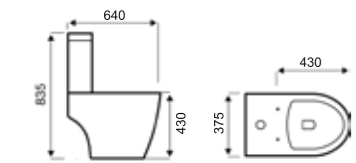

Opus

Close Coupled WC

Back to Wall WC

Basin with Pedestal

Close to Wall WC

Comfort Height WC

Kameo

Close Coupled WC