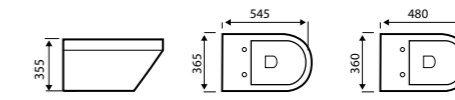

Wall Hung WC (Standard/Short Projection)

Forth