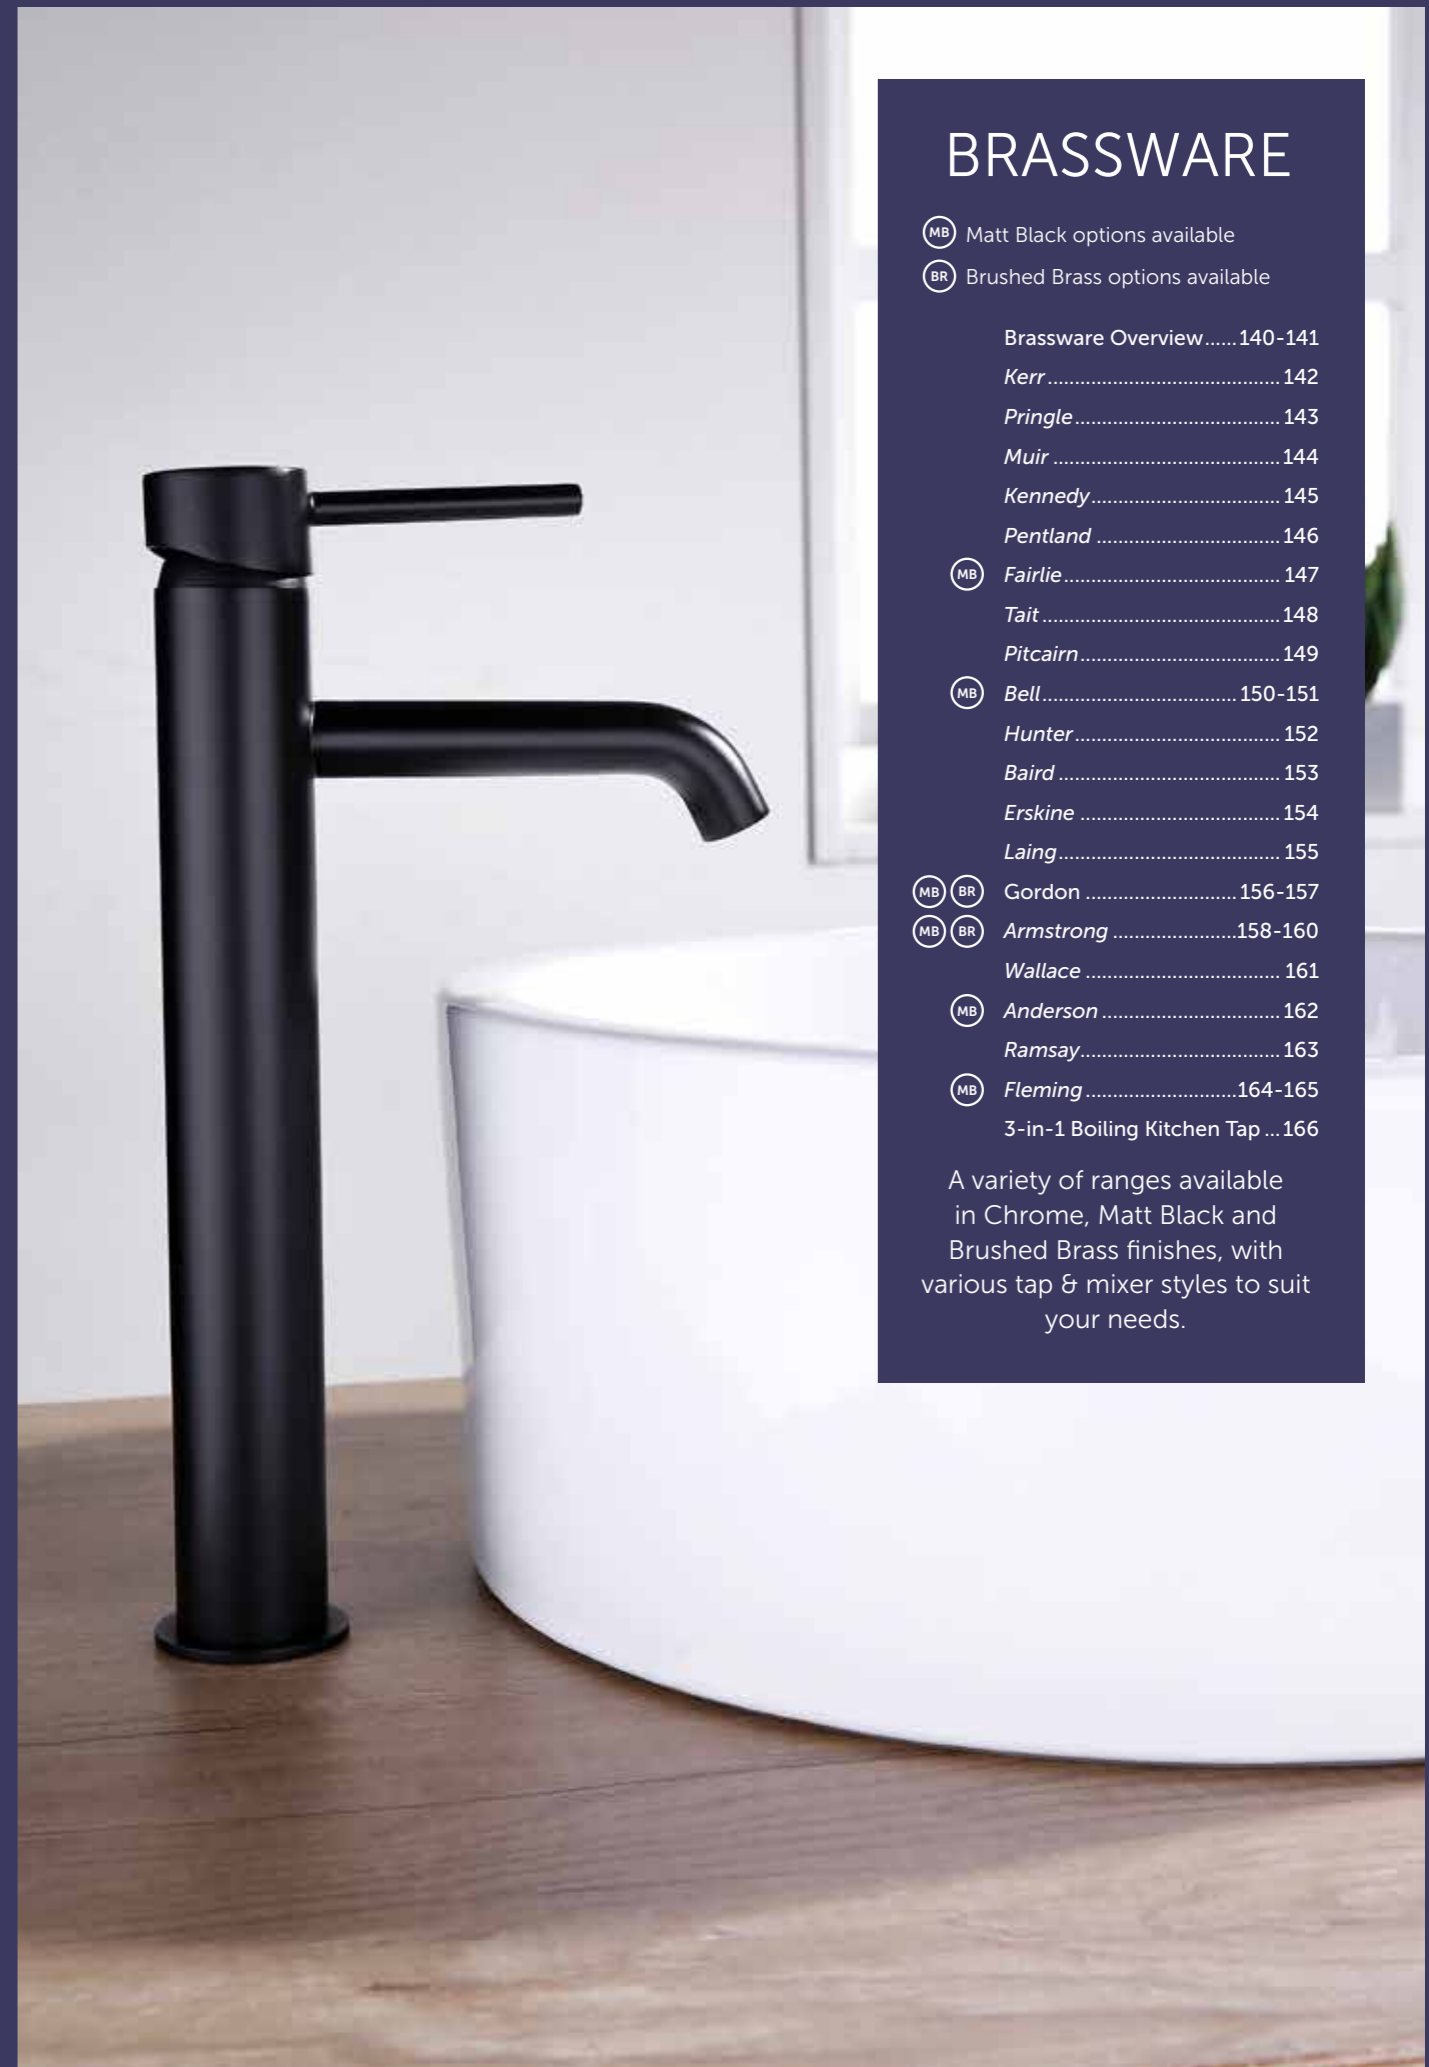

BRASSWARE

- Matt Black options available
- Brushed Brass options available

- Brassware Overview 140-141
- Kerr 142
- Pringle 143
- Muir 144
- Kennedy 145
- Pentland 146
- Fairlie 147
- Tait 148
- Pitcairn 149
- Bell 150-151
- Hunter 152
- Baird 153
- Erskine 154
- Laing 155
- Gordon 156-157
- Armstrong 158-160
- Wallace 161
- Anderson 162
- Ramsay 163
- Fleming 164-165
- 3-in-1 Boiling Kitchen Tap ... 166

A variety of ranges available in Chrome, Matt Black and Brushed Brass finishes, with various tap & mixer styles to suit your needs.