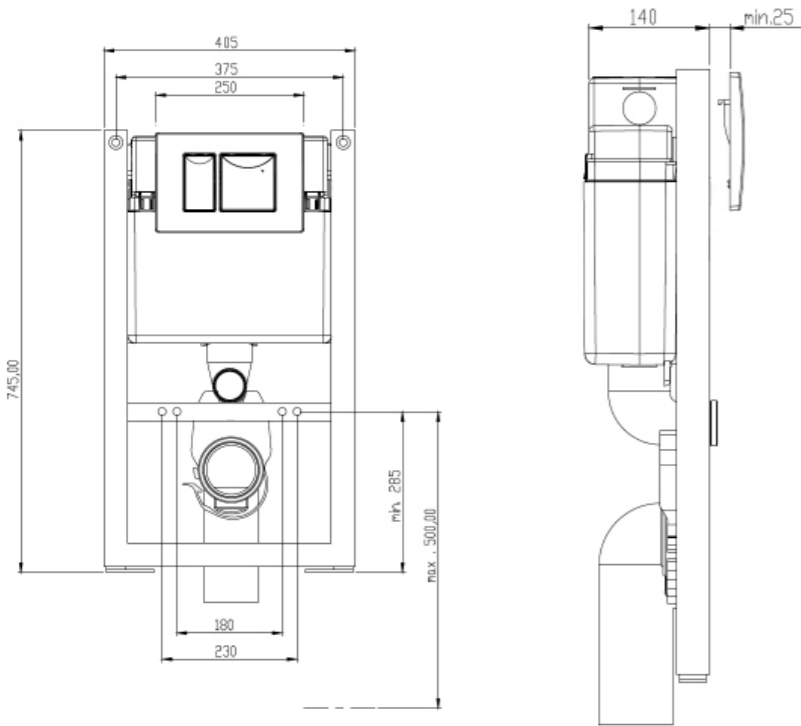

OC140WF

BATHS

TECHNICAL INFORMATION

- Dimensions marked on diagrams are the same across all sizes of that bath. For variable sizes, see the tables below each diagram.

Carron Baths

- For Carron baths, view technical information by scanning the QR codes below: