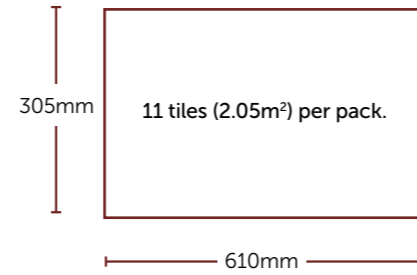

Stone Effect Tiles

Staffa Graphite Concrete
LRSPC-STGC £107 (£52.20 m²)