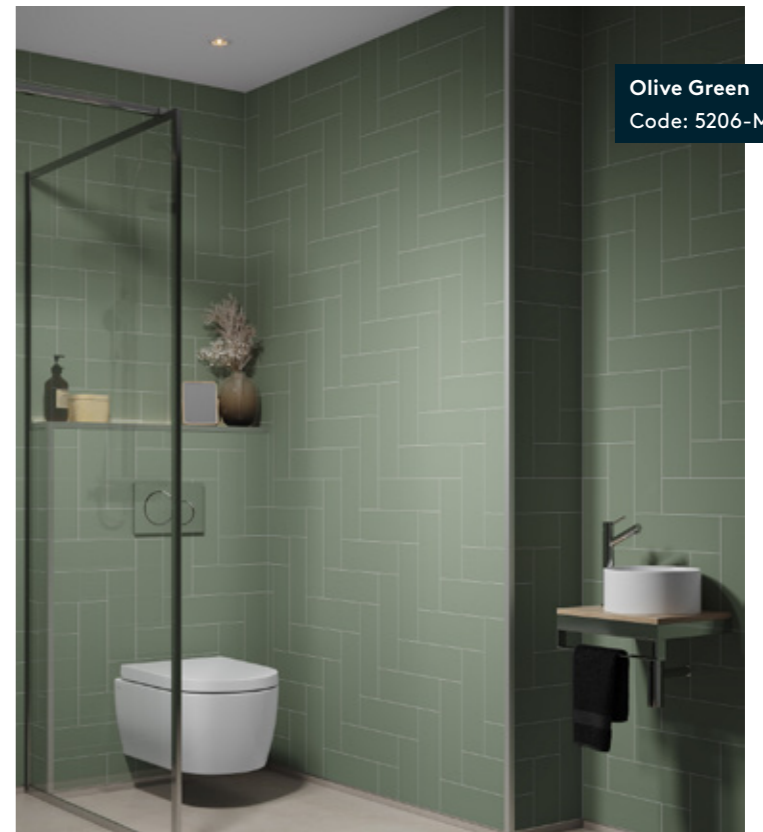

Tile sizes and patterns

Tile codes explained:

M00/F00	M6030/M63 Tile size 60 x 30 cm	M6040/M64 Tile size 60 x 40 cm	M6060/M66 Tile size 60 x 60 cm	M74 Tile size 30 x 10 cm	ME88 Tile size varies

M0830 Tile size 7.5 x 30 cm	M1515 Tile size 15 x 15 cm