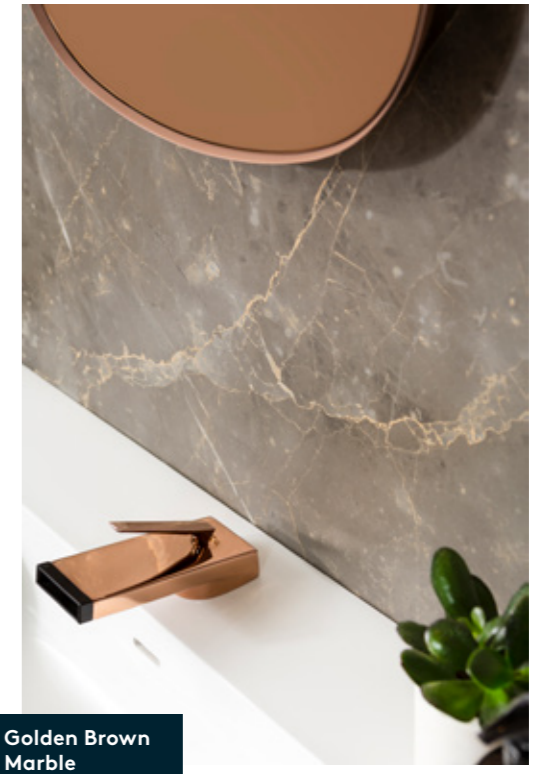

**Black Marble**  
Code: 2272-M6060  
Tile size: 60 x 60 cm

**Bright Marble**  
Code: 3487-M6060  
Tile size: 60 x 60 cm

**Toscana\***  
Code: 506-M00

**Milano Marble\***  
Code: 962-M00

\*The 600 mm and 900 mm widths are with our Aqualock joint. The 1200 mm widths are available with a square edge only.