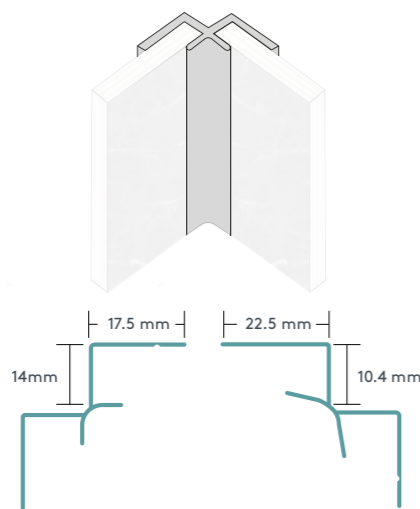

Internal Corner

Aluminium, Chrome
Codes: AAINT / CHR-INT

White PVC
Code: WP110-INT