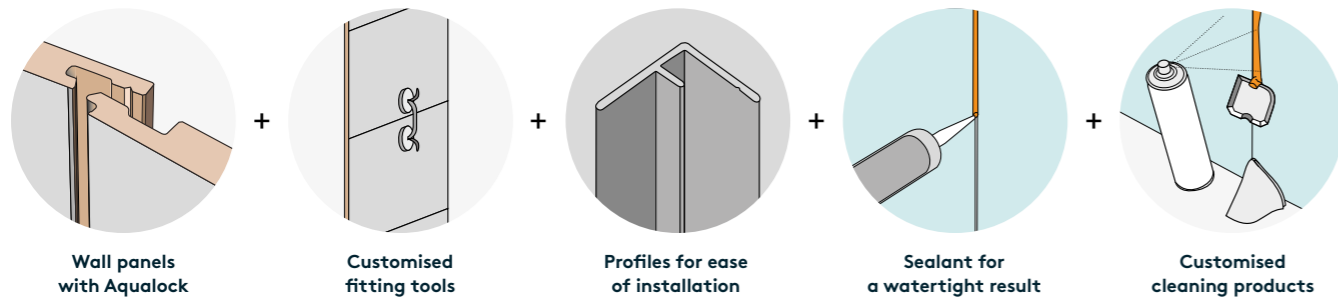

What is Fibo?

Wall panels with Aqualock

Customised fitting tools

Profiles for ease of installation

Sealant for a watertight result

Customised cleaning products

A simple and complete solution

Fibo's wall system is fully watertight and is supplied as a complete solution consisting of wall panels, profiles and accessory products, which simplifies installation and ensures a perfect finish.

The Fibo wall system is approved under stringent SINTEF wet room standards in Scandinavia. The Fibo panels can be screwed directly onto the existing wall or stud wall. The panels are easy to cut and adapt to your walls. They can even be glued onto existing wall surfaces, such as tiles or concrete with Fibo Adhesive. This means you have no need for backing boards or chipboard.

The system does not require plaster, vapour barriers or grouting. All panels are supplied with our unique Aqualock system and are easy to fit. The smooth and durable surface can withstand both water spray and temperature variations.

The panels dry quickly and are easy to clean. Simply follow the recommended fitting instructions, and you are guaranteed a result that will last for years to come.

Having the right accessories

The range of Fibo accessories and profiles provide everything you need to easily install and maintain your wall panel system.

We recommend that you read the fitting instructions carefully and check out our videos at fibo.co.uk to ensure correct installation. Provided they are correctly installed, we provide a 25 year manufacturer's warranty on our panels.