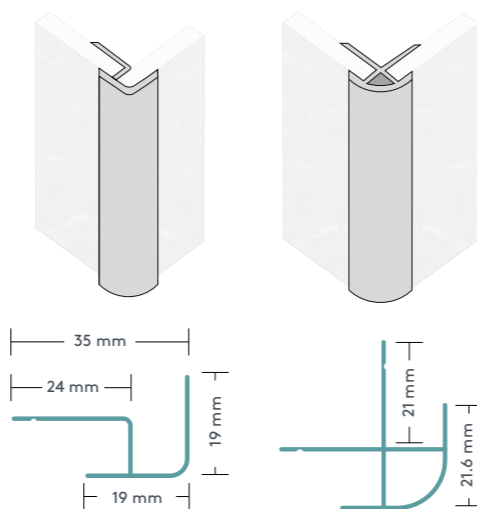

External Corner

Aluminium
Code: RAEP

White PVC, Aluminium or Chrome
Codes: WP110-EXT / AAEXT / CHR-EXT

Base